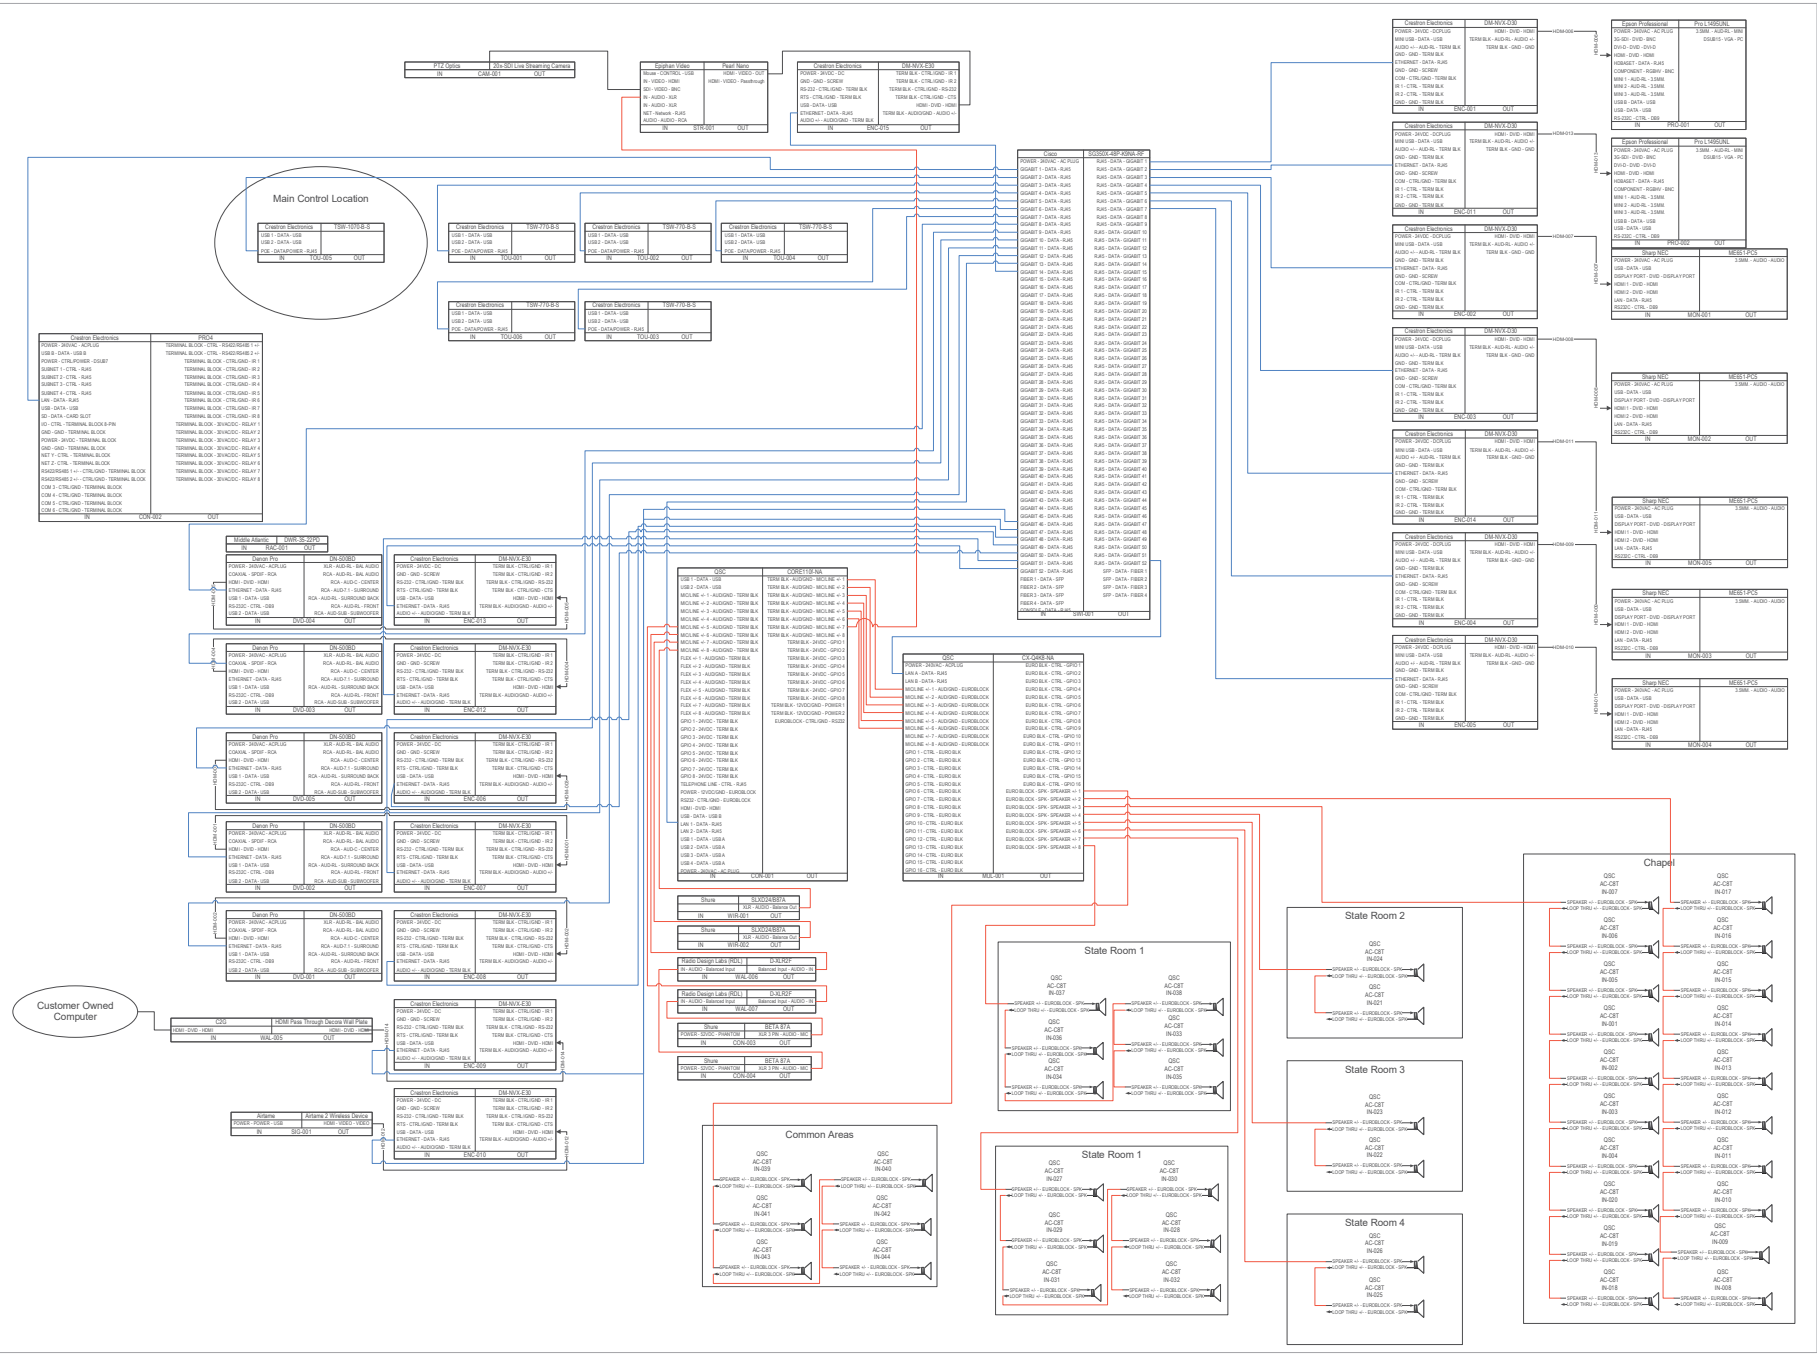

CNC Pro AV  
335 League St S

Sulphur Springs, TX 75482  
(903)348-3314

Scale: 1/2" = 1'-0"  
Created 10/18/2021  
Modified 11/19/2021  
Printed 11/19/2021

Schematic View